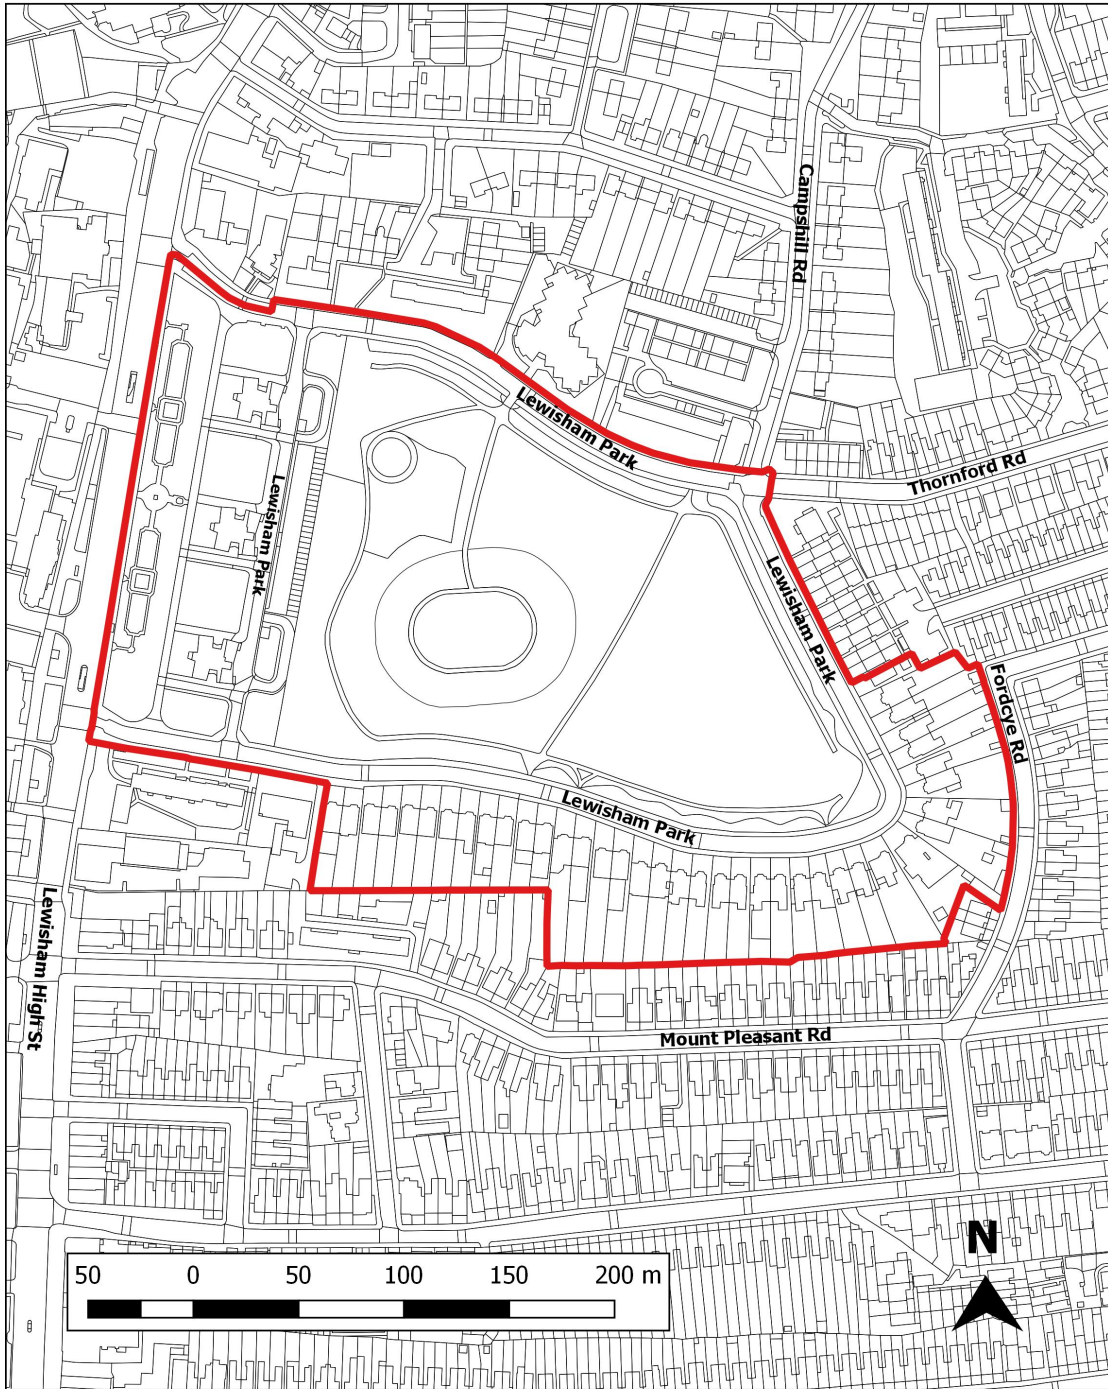

Lewisham Park Proposed Conservation Area 2018

Key:

 Proposed Conservation Area Boundary

Crown copyright and database [2018] Ordnance Survey (10017710)